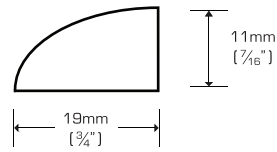

Base Shoe

Baseboard

Reducer

Stair Nosing