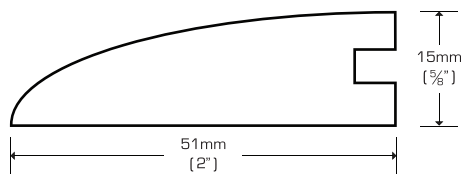

Base Shoe

Baseboard

Reducer

Stair Nosing