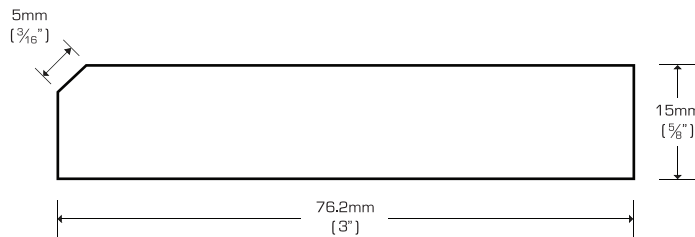

Base Shoe

Baseboard

Reducer

Stair Nosing