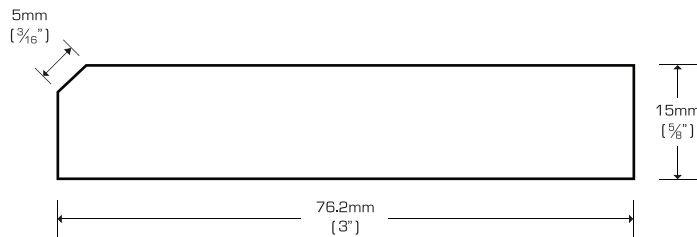

Base Shoe

Baseboard

Reducer

Stair Nosing