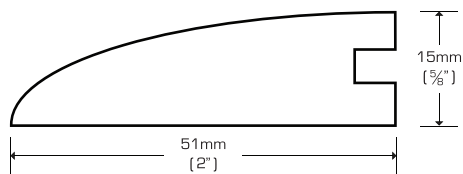

Base Shoe

Baseboard

Reducer

Stair Nosing